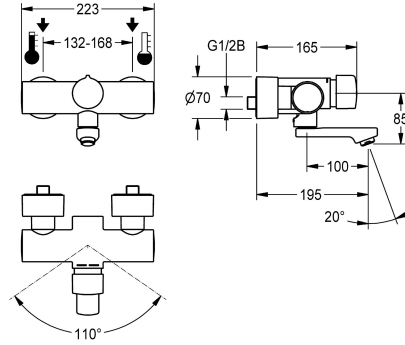

KWC F5S-Mix Self-closing wall-mounted mixer

Modell-Linie: F5S | F5SM1009
Taps | Self closing taps

KWC-No.

2030032992

Projection 195 mm

2030032991

Projection 135 mm

2030032993

Projection 255 mm

2030040314

with projection 135 mm and aerator with flow regulator 3.0 l/min

2030040316

with projection 195 mm and aerator with flow regulator 3.0 l/min

2030040317

with projection 255 mm and aerator with flow regulator 3.0 l/min

spout projection

195 mm

135 mm

255 mm

135 mm

195 mm

255 mm

volume flow rate at 3 bar

adjustable, turn-proof temperature stop. Connects to hot and cold water. All-metal construction, high-polished chromium-plated brass. Aerator with an integrated flow regulator 3.0 l/min. With adjustable and lockable connections with backflow preventer and strainers, completely covered with depth-adjustable screw rosettes. Projection 195 mm.