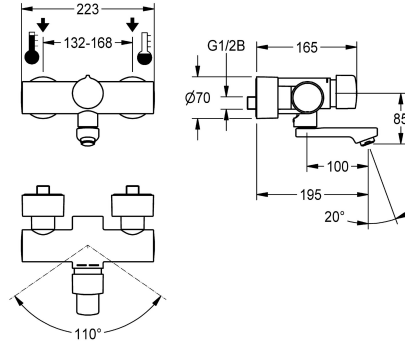

### KWC-No.

**2030032992**  
Projection 195 mm

**2030032991**  
Projection 135 mm

**2030040314**  
with projection 135 mm and aerator with flow regulator 3.0 l/min

**2030040316**  
with projection 195 mm and aerator with flow regulator 3.0 l/min

**2030040317**  
with projection 255 mm and aerator with flow regulator 3.0 l/min

### spout projection

195 mm

135 mm

135 mm

195 mm

255 mm

adjustable, turn-proof temperature stop. Connects to hot and cold water. All-metal construction, high-polished chromium-plated brass. Aerator with an integrated flow regulator 3.0 l/min. With adjustable and lockable connections with backflow preventer and strainers, completely covered with depth-adjustable screw rosettes. Projection 195 mm.