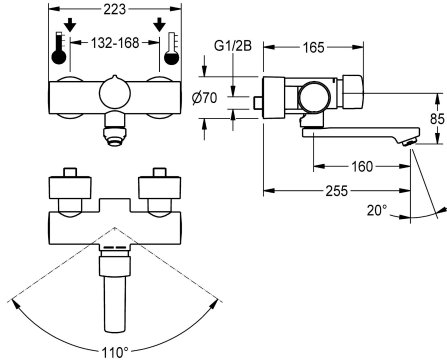

KWC F5S-Mix Self-closing wall-mounted mixer

Modell-Linie: F5S | F5SM1010
Taps | Self closing taps

KWC-No.
2030032992 Projection 195 mm
2030032991 Projection 135 mm
2030032993 Projection 255 mm
2030040314 with projection 135 mm and aerator with flow regulator 3.0 l/min
2030040316 with projection 195 mm and aerator with flow regulator 3.0 l/min
2030040317 with projection 255 mm and aerator with flow regulator 3.0 l/min

spout projection
195 mm
135 mm
255 mm
135 mm
195 mm
255 mm

volume flow rate at 3 bar
0.1 l/s
0.1 l/s
0.1 l/s
0.05 l/s
0.05 l/s
0.05 l/s

F5S mix self-closing wall-mounted mixer DN 15 as single-mixer tap for wall mounting with lockable swivelling spout, for sanitary facilities. FRAMIC self-closing mixing cartridge, hydraulically controlled, low-maintenance and stagnation-free, with ceramic disc technology, self-closing, flow pressure-independent due to medium-separated design. Stepless adjustment of flow duration. With

adjustable, turn-proof temperature stop. Connects to hot and cold water. All-metal construction, high-polished chromium-plated brass. Aerator with an integrated flow regulator 3.0 l/min. With adjustable and lockable connections with backflow preventer and strainers, completely covered with depth-adjustable screw rosettes. Projection 255 mm.

Pop-up waste set	no
with rosettes/cover plate	yes
protective shutdown	no
sound insulation	no
Spout	rotating, bottom
spout projection	255 mm
surface finish fitting	chromed
surface treatment fitting	polished
temperature limit	yes
thermal disinfection	no
type of mounting	wall mounting
type of operation	manual operation
type of tap	bib tap
volume flow rate at 3 bar	0.05 l/s
water connection	S-connections
Accent colour	none
Basic colour	chrome-look (glossy)