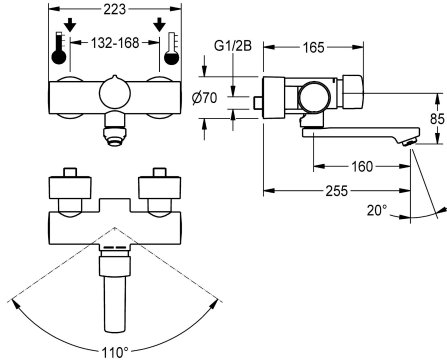

### KWC-No.

**2030032992**

Projection 195 mm

**2030032991**

Projection 135 mm

**2030032993**

Projection 255 mm

**2030040314**

with projection 135 mm and aerator with flow regulator 3.0 l/min

**2030040316**

with projection 195 mm and aerator with flow regulator 3.0 l/min

**2030040317**

with projection 255 mm and aerator with flow regulator 3.0 l/min

### spout projection

195 mm

135 mm

255 mm

135 mm

195 mm

255 mm

adjustable, turn-proof temperature stop. Connects to hot and cold water. All-metal construction, high-polished chromium-plated brass. Aerator with an integrated flow regulator 3.0 l/min. With adjustable and lockable connections with backflow preventer and strainers, completely covered with depth-adjustable screw rosettes. Projection 255 mm.