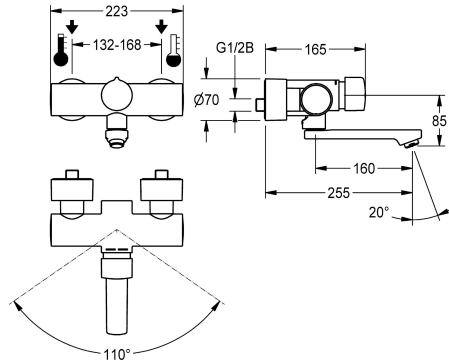

KWC F5S-Mix Self-closing wall-mounted mixer

Modell-Linie: F5S | F5SM1010
Taps | Self closing taps

KWC-No.

2030032992

Projection 195 mm

2030032991

Projection 135 mm

2030032993

Projection 255 mm

2030040314

with projection 135 mm and aerator with flow regulator 3.0 l/min

2030040316

with projection 195 mm and aerator with flow regulator 3.0 l/min

2030040317

with projection 255 mm and aerator with flow regulator 3.0 l/min

spout projection

195 mm

135 mm

255 mm

135 mm

195 mm

255 mm

volume flow rate at 3 bar

adjustable, turn-proof temperature stop. Connects to hot and cold water. All-metal construction, high-polished chromium-plated brass. Aerator with an integrated flow regulator 3.0 l/min. With adjustable and lockable connections with backflow preventer and strainers, completely covered with depth-adjustable screw rosettes. Projection 255 mm.