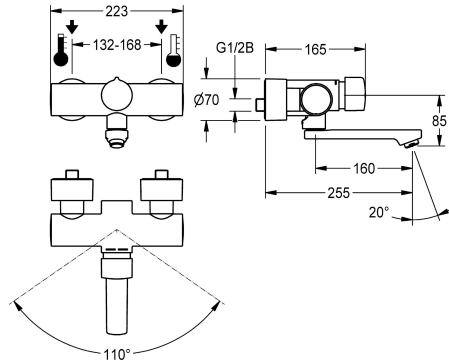

KWC F5S-Mix Self-closing wall-mounted mixer

Modell-Linie: F5S | F5SM1010
Taps | Self closing taps

KWC-No.

2030032992
Projection 195 mm

2030032991
Projection 135 mm

2030040314
with projection 135 mm and aerator with flow regulator 3.0 l/min

2030040316
with projection 195 mm and aerator with flow regulator 3.0 l/min

2030040317
with projection 255 mm and aerator with flow regulator 3.0 l/min

spout projection

195 mm

135 mm

135 mm

195 mm

255 mm

volume flow rate at 3 bar

0.1 l/s

0.1 l/s

0.05 l/s

0.05 l/s

0.05 l/s

F5S mix self-closing wall-mounted mixer DN 15 as single-mixer tap for wall mounting with lockable swivelling spout, for sanitary facilities. FRAMIC self-closing mixing cartridge, hydraulically controlled, low-maintenance and stagnation-free, with ceramic disc technology, self-closing, flow pressure-independent due to medium-separated design. Stepless adjustment of flow duration. With

adjustable, turn-proof temperature stop. Connects to hot and cold water. All-metal construction, high-polished chromium-plated brass. Aerator with an integrated flow regulator 3.0 l/min. With adjustable and lockable connections with backflow preventer and strainers, completely covered with depth-adjustable screw rosettes. Projection 255 mm.