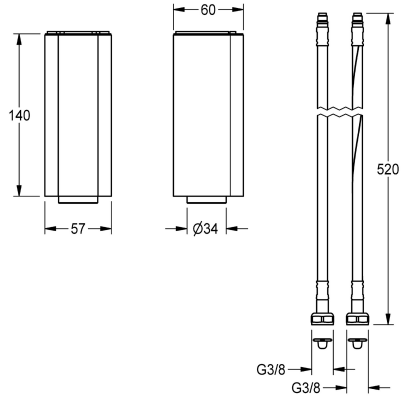

## KWC Socket

Modell-Linie: F5 | ACEX1001  
Taps | Complementary parts taps

#### 2030040334

Socket for increasing the tap body by 140 mm

#### 2030041519

Socket for F5S self-closing pillar taps and pillar mixer

Socket for heightening of fitting housing at 140 mm, for F5E electronic pillar taps and pillar mixer. Polished chromium-plated

brass.