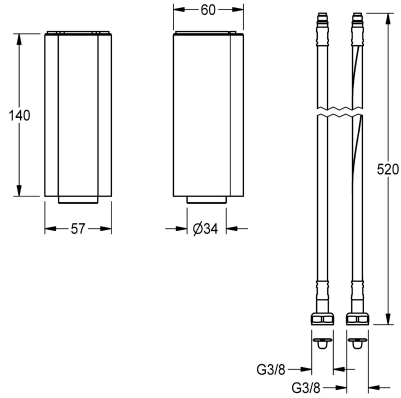

## KWC Socket

Modell-Linie: F5 | ACEX1001  
Taps | Complementary parts taps

### KWC-No.

---

**2030040334**

Socket for increasing the tap body by 140 mm

---

**2030041325**

Socket for F5L single-lever pillar mixer

---

**2030041519**

Socket for F5S self-closing pillar taps and pillar mixer

---

Socket for heightening of fitting housing at 140 mm, for F5E electronic pillar taps and pillar mixer. Polished chromium-plated

brass.