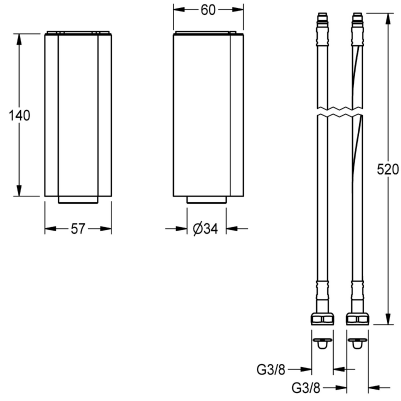

KWC Socket

Modell-Linie: F5 | ACEX1001
Taps | Complementary parts taps

KWC-No.

2030040334

Socket for increasing the tap body by 140 mm

2030041325

Socket for F5L single-lever pillar mixer

2030041519

Socket for F5S self-closing pillar taps and pillar mixer

Socket for heightening of fitting housing at 140 mm, for F5E electronic pillar taps and pillar mixer. Polished chromium-plated

brass.

Technical Data