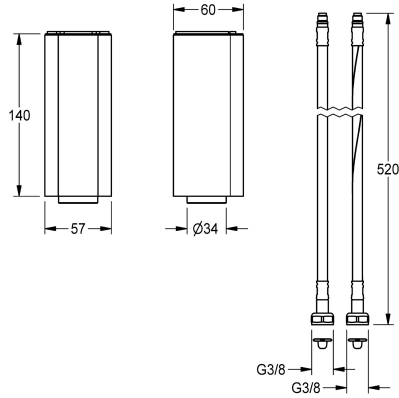

KWC Socket

Modell-Linie: F5 | ACEX1001
Taps | Complementary parts taps

KWC-No.

2030040334

Socket for increasing the tap body by 140 mm

2030041325

Socket for F5L single-lever pillar mixer

2030041519

Socket for F5S self-closing pillar taps and pillar mixer

Socket for heightening of fitting housing at 140 mm, for F5E electronic pillar taps and pillar mixer. Polished chromium-plated

brass.

Technical Data