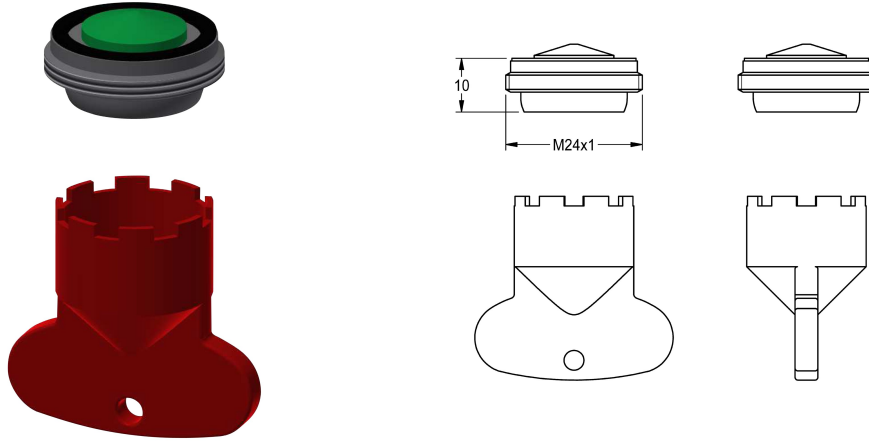

## KWC

Aerator 5.0 l/min

Modell-Linie: F5 | ASXX1004  
Spare parts | Spare parts taps

### KWC-No.

2030041011

Theft-proof aerator, SLIM design, with integrated flow regulator 5.0 l/min, with male thread M 24 x 1, with mounting key.