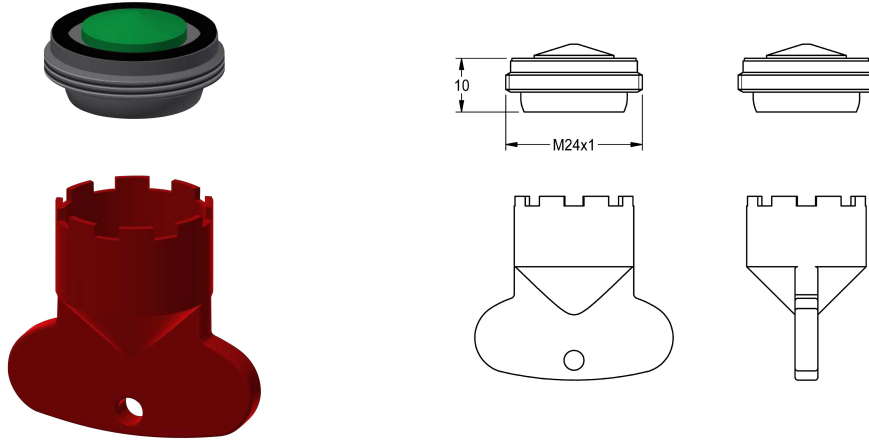

KWC

Aerator 5.0 l/min

Modell-Linie: F5 | ASXX1004
Spare parts | Spare parts taps

KWC-No.

2030041011

Theft-proof aerator, SLIM design, with integrated flow regulator 5.0 l/min, with male thread M 24 x 1, with mounting key.

Technical Data

quantity

1

quantity uom

piece