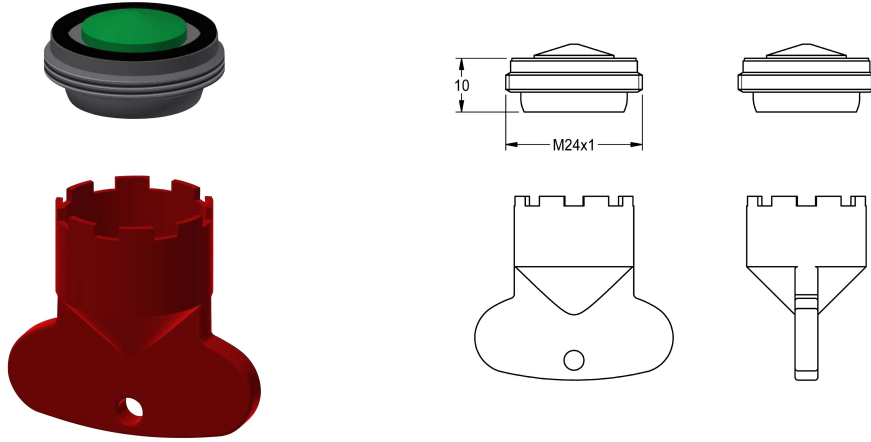

KWC

Aerator 5.0 l/min

Modell-Linie: F5 | ASXX1004
Spare parts | Spare parts taps

KWC-No.

2030041011

Theft-proof aerator, SLIM design, with integrated flow regulator 5.0 l/min, with male thread M 24 x 1, with mounting key.

Technical Data

quantity
quantity uom

1
piece