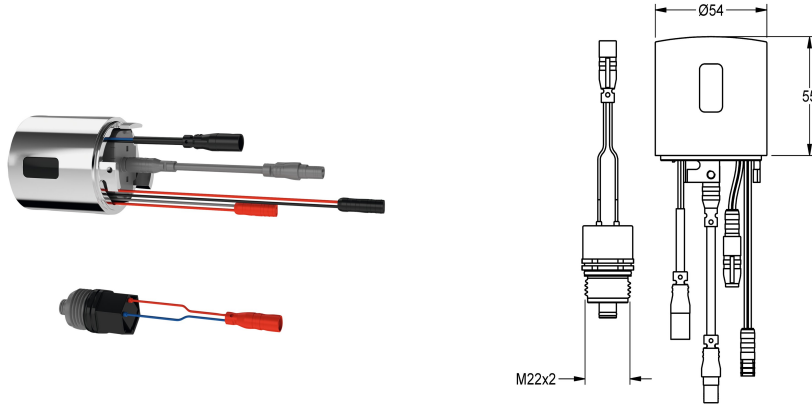

KWC

Hygiene unit for F5S-Therm

Modell-Linie: F5 | ACST9001

Showers | Complementary parts showers

KWC-No.

2030041162

Hygiene unit

Hygiene unit for F5S-Therm self-closing thermostatic wall mixers for sanitary and shower facilities, for performing of an automatic hygiene flushing and storage of statistical data. Housing adapter including sensor with control electronics and 6 V lithium battery (CR-

P2) as well as solenoid valve cartridge. Activated water hygiene flushing (30 s), fixed interval time 24 hours and saving of statistical data. With option for parameterization and communication via optional, bidirectional remote control.

Technical Data

number of batteries	1
quantity	1
quantity uom	piece
type of batteries	CR-P2 Lithium battery 6V

Optional Accessories

Bidirectional remote control for electronic fittings F3 and F5

2030036654
ACEX9005

2-button remote control for fittings F3 and F5

2030036849
ACEX9004

Spare Parts

KWC

Hygiene unit for F5S-Therm

Modell-Linie: F5 | ACST9001

Showers | Complementary parts showers

Lithium battery 6 V