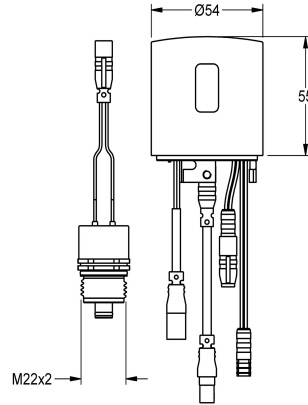

KWC

Hygiene unit for F5S-Therm

Modell-Linie: F5 | ACST9001

Showers | Complementary parts showers

KWC-No.

2030041162

Hygiene unit

Hygiene unit for F5S-Therm self-closing thermostatic wall mixers for sanitary and shower facilities, for performing of an automatic hygiene flushing and storage of statistical data. Housing adapter including sensor with control electronics and 6 V lithium battery (CR-

Technical Data

number of batteries	1
quantity	1
quantity uom	piece
type of batteries	CR-P2 Lithium battery 6V

Optional Accessories

**Bidirectional remote control for
electronical fittings F3 and F5**

2030036654
ACEX9005

**2-button remote control for fittings F3
and F5**

2030036849
ACEX9004

Spare Parts

KWC

Hygiene unit for F5S-Therm

Modell-Linie: F5 | ACST9001

Showers | Complementary parts showers

Lithium battery 6 V

2030041485
ASLM9001

Hexagonal socket wrench

2030047722
ACEX9011