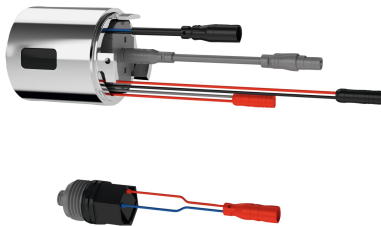

KWC

Hygiene unit for F5S-Therm

Modell-Linie: F5 | ACST9001

Showers | Complementary parts showers

KWC-No.

2030041162

Hygiene unit

Hygiene unit for F5S-Therm self-closing thermostatic wall mixers for sanitary and shower facilities, for performing of an automatic hygiene flushing and storage of statistical data. Housing adapter including sensor with control electronics and 6 V lithium battery (CR-

P2) as well as solenoid valve cartridge. Activated water hygiene flushing (30 s), fixed interval time 24 hours and saving of statistical data. With option for parameterization and communication via optional, bidirectional remote control.

Technical Data

number of batteries	1
quantity	1
quantity uom	piece
type of batteries	CR-P2 Lithium battery 6V

Optional Accessories

**Bidirectional remote control for
electronical fittings F3 and F5**

2030036654
ACEX9005

**2-button remote control for fittings F3
and F5**

2030036849
ACEX9004

Spare Parts

KWC

Hygiene unit for F5S-Therm

Modell-Linie: F5 | ACST9001

Showers | Complementary parts showers

Lithium battery 6 V