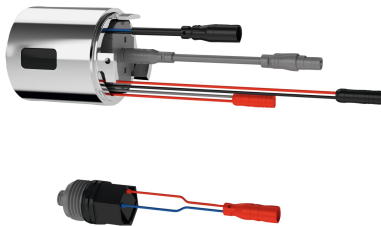

KWC

Hygiene unit for F5S-Therm

Modell-Linie: F5 | ACST9001

Showers | Complementary parts showers

KWC-No.

2030041162

Hygiene unit

Hygiene unit for F5S-Therm self-closing thermostatic wall mixers for sanitary and shower facilities, for performing of an automatic hygiene flushing and storage of statistical data. Housing adapter including sensor with control electronics and 6 V lithium battery (CR-

P2) as well as solenoid valve cartridge. Activated water hygiene flushing (30 s), fixed interval time 24 hours and saving of statistical data. With option for parameterization and communication via optional, bidirectional remote control.

CR-P2 Lithium battery 6V

Optional Accessories

**Bidirectional remote control for
electronical fittings F3 and F5**

2030036654

ACEX9005

**2-button remote control for fittings F3
and F5**

2030036849

ACEX9004

Spare Parts

KWC

Hygiene unit for F5S-Therm

Modell-Linie: F5 | ACST9001

Showers | Complementary parts showers

Lithium battery 6 V

2000104846
EPRT0008

F5 Foil