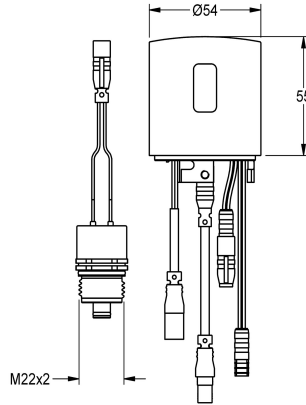

KWC

Hygiene unit for F5S-Therm

Modell-Linie: F5 | ACST9001

Showers | Complementary parts showers

KWC-No.

2030041162

Hygiene unit

Hygiene unit for F5S-Therm self-closing thermostatic wall mixers for sanitary and shower facilities, for performing of an automatic hygiene flushing and storage of statistical data. Housing adapter including sensor with control electronics and 6 V lithium battery (CR-

Technical Data

number of batteries

1

quantity

1

quantity uom

piece

type of batteries

Spare Parts

KWC

Hygiene unit for F5S-Therm

Modell-Linie: F5 | ACST9001

Showers | Complementary parts showers

Lithium battery 6 V

2000104846
EPRT0008

F5 Foil