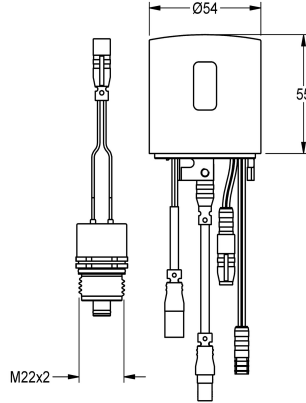

KWC

Hygiene unit for F5S-Therm

Modell-Linie: F5 | ACST9001

Showers | Complementary parts showers

KWC-No.

2030041162

Hygiene unit

Hygiene unit for F5S-Therm self-closing thermostatic wall mixers for sanitary and shower facilities, for performing of an automatic hygiene flushing and storage of statistical data. Housing adapter including sensor with control electronics and 6 V lithium battery (CR-

P2) as well as solenoid valve cartridge. Activated water hygiene flushing (30 s), fixed interval time 24 hours and saving of statistical data. With option for parameterization and communication via optional, bidirectional remote control.

Technical Data

number of batteries

1

quantity

1

quantity uom

piece

type of batteries

Spare Parts

KWC

Hygiene unit for F5S-Therm

Modell-Linie: F5 | ACST9001

Showers | Complementary parts showers

Solenoid valve cartridge

2030045522

ACXX9002
