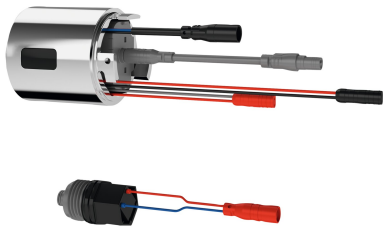

KWC

Hygiene unit for F5S-Therm

Modell-Linie: F5 | ACST9001

Showers | Complementary parts showers

KWC-No.

2030041162

Hygiene unit

Hygiene unit for F5S-Therm self-closing thermostatic wall mixers for sanitary and shower facilities, for performing of an automatic hygiene flushing and storage of statistical data. Housing adapter including sensor with control electronics and 6 V lithium battery (CR-

P2) as well as solenoid valve cartridge. Activated water hygiene flushing (30 s), fixed interval time 24 hours and saving of statistical data. With option for parameterization and communication via optional, bidirectional remote control.

CR-P2 Lithium battery 6V

Optional Accessories

**Bidirectional remote control for
electronical fittings F3 and F5**

2030036654

ACEX9005

**2-button remote control for fittings F3
and F5**

2030036849

ACEX9004

Spare Parts

KWC

Hygiene unit for F5S-Therm

Modell-Linie: F5 | ACST9001

Showers | Complementary parts showers

Solenoid valve cartridge

2030045522

ACXX9002
