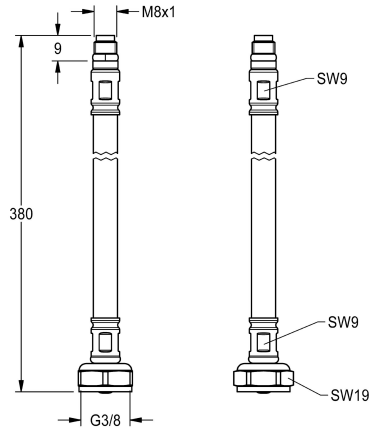

KWC

Hose

Modell-Linie: F5 | ASXX1005
Spare parts | Spare parts taps

KWC-No.

2030041311

Hose DN 6, G 3/8 x M8x1, length 380 mm, with strainer