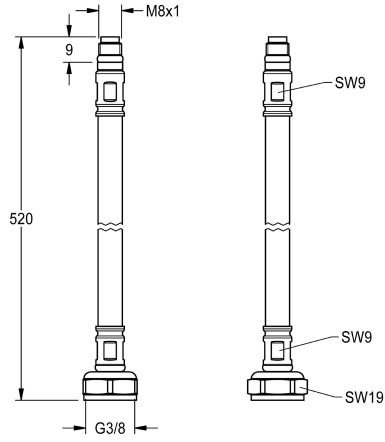

KWC

Hose

Modell-Linie: F5 | ASXX1006
Spare parts | Spare parts taps

KWC-No.

2030041313

Hose DN 6, G 3/8 x M8x1, length 520 mm, with strainer