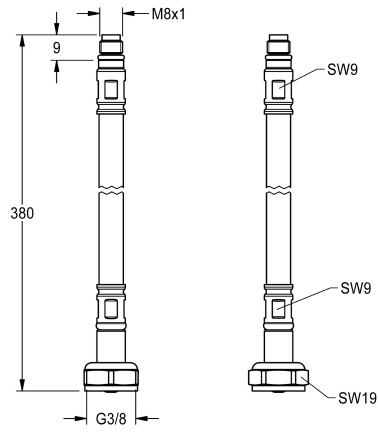

KWC

Hose

Modell-Linie: F5 | ASXM1001
Spare parts | Spare parts taps

KWC-No.

2030041320

Hose DN 6, G 3/8 x M8x1, length 380 mm, with backflow preventer and strainer.