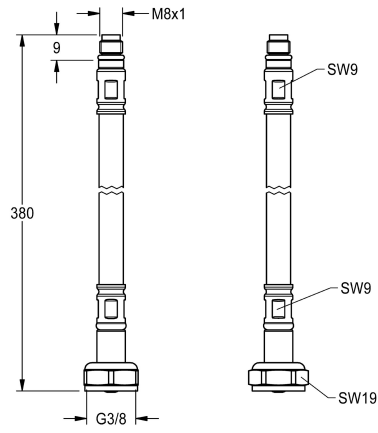

## KWC

Hose

Modell-Linie: F5 | ASXM1001  
Spare parts | Spare parts taps

KWC-No.

**2030041320**

Hose DN 6, G 3/8 x M8x1, length 380 mm, with backflow preventer and strainer.