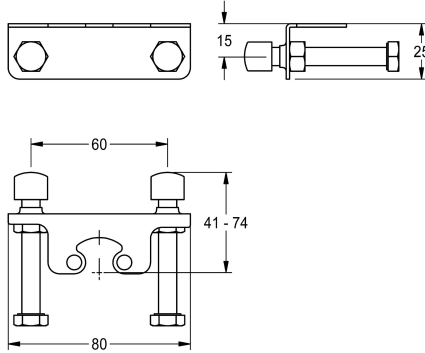

KWC

Anti-twist protection

Modell-Linie: F5 | ACLM1009

Taps | Complementary parts taps

KWC-No.

2030041324

Anti-twist protection

Twist-proof set for F5L/F4L single-lever pillar mixers, not combinable with hygiene unit.

Technical Data

quantity

1

quantity uom

piece