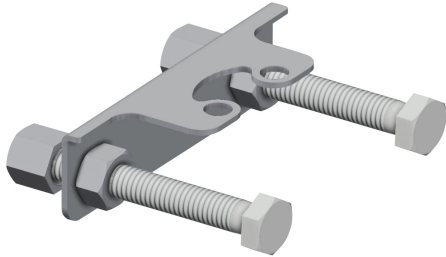

KWC

Anti-twist protection

Modell-Linie: F5 | ACLM1009

Taps | Complementary parts taps

KWC-No.

2030041324

Anti-twist protection

Twist-proof set for F5L/F4L single-lever pillar mixers, not combinable with hygiene unit.

Technical Data

quantity

1

quantity uom

piece