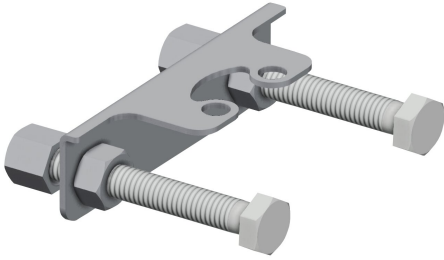

## KWC

Anti-twist protection

Modell-Linie: F5 | ACLM1009

Taps | Complementary parts taps

### KWC-No.

**2030041324**

Anti-twist protection

Twist-proof set for F5L/F4L single-lever pillar mixers, not combinable with hygiene unit.