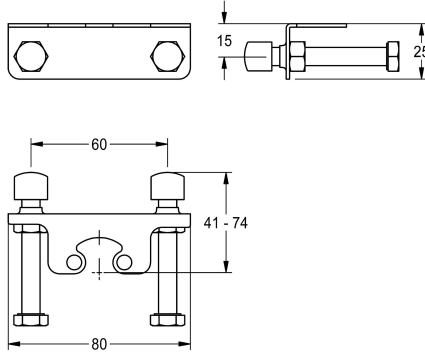

## KWC

Anti-twist protection

Modell-Linie: F5 | ACLM1009

Taps | Complementary parts taps

### KWC-No.

**2030041324**

Anti-twist protection

Twist-proof set for F5L/F4L single-lever pillar mixers, not combinable with hygiene unit.

### Technical Data

quantity

1

quantity uom

piece