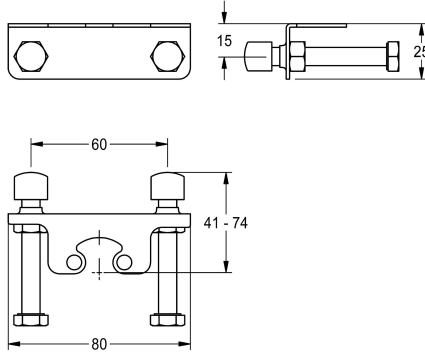

KWC

Anti-twist protection

Modell-Linie: F5 | ACLM1009

Taps | Complementary parts taps

KWC-No.

2030041324

Anti-twist protection

Twist-proof set for F5L/F4L single-lever pillar mixers, not combinable with hygiene unit.

Technical Data

quantity

1

quantity uom

piece