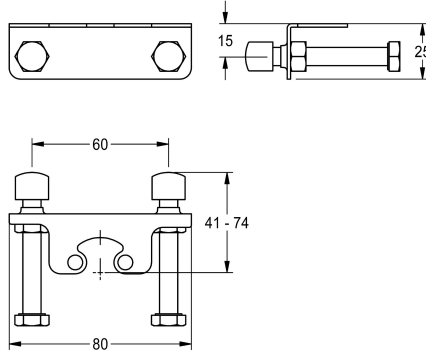

KWC

Anti-twist protection

Modell-Linie: F5 | ACLM1009

Taps | Complementary parts taps

KWC-No.

2030041324

Anti-twist protection

Twist-proof set for F5L/F4L single-lever pillar mixers, not combinable with hygiene unit.

Technical Data

quantity

1

quantity uom

piece