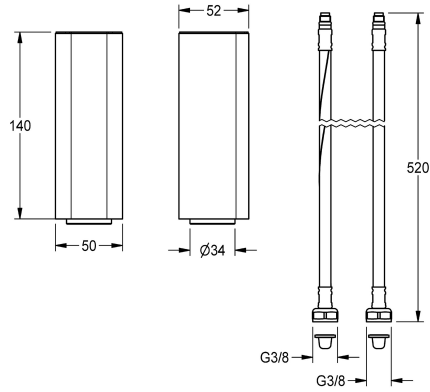

## KWC

Socket for F5L single-lever pillar mixer

Modell-Linie: F5 | ACLM1010

Taps | Complementary parts taps

### KWC-No.

**2030040334**

Socket for increasing the tap body by 140 mm

**2030041325**

Socket for F5L single-lever pillar mixer

**2030041519**

Socket for F5S self-closing pillar taps and pillar mixer

Socket for heightening of fitting housing at 140 mm, for F5L single-lever pillar mixer. Polished chromium-plated brass.

### Technical Data

quantity

1

quantity uom

piece