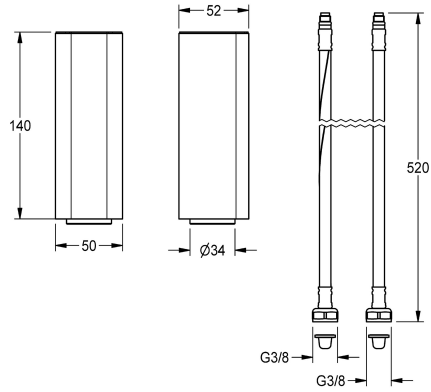

## KWC

Socket for F5L single-lever pillar mixer

Modell-Linie: F5 | ACLM1010

Taps | Complementary parts taps

### KWC-No.

**2030040334**

Socket for increasing the tap body by 140 mm

**2030041325**

Socket for F5L single-lever pillar mixer

**2030041519**

Socket for F5S self-closing pillar taps and pillar mixer

Socket for heightening of fitting housing at 140 mm, for F5L single-lever pillar mixer. Polished chromium-plated brass.

### Technical Data

quantity

1

quantity uom

piece