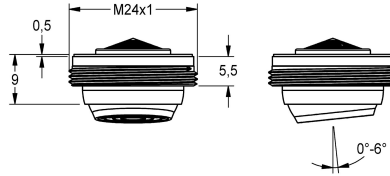

KWC

5.0 l/min aerator, angle-adjustable

Modell-Linie: F5 | ACXX1002

Taps | Complementary parts taps

KWC-No.

2030041326

5.0 l/min aerator, angle-adjustable

Theft-proof aerator, angle-adjustable +/- 6° in all directions, SLIM design, with integrated flow regulator 5.0 l/min, with male thread M

24 x 1, with mounting key.

Technical Data

quantity

1

quantity uom

piece