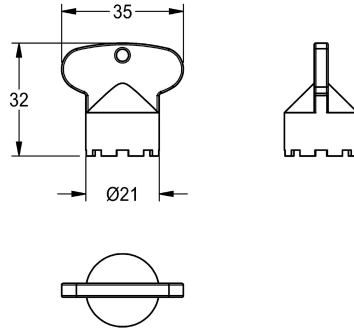

KWC Mounting key

Modell-Linie: F5 | ACXX1003
Taps | Complementary parts taps

KWC-No.

2030041329

Mounting key for theft-proof aerator, with male thread M 24 x 1, SLIM design.

Mounting key for theft-proof aerator, with male thread M 24 x 1, SLIM design.

Technical Data

quantity

1

quantity uom

piece