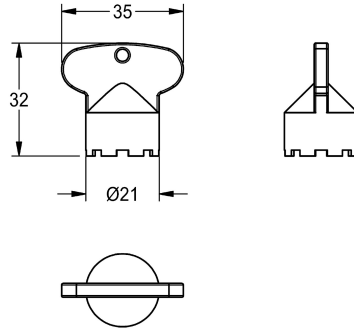

KWC Mounting key

Modell-Linie: F5 | ACXX1003
Taps | Complementary parts taps

KWC-No.

2030041329

Mounting key for theft-proof aerator, with male thread M 24 x 1, SLIM design.

Mounting key for theft-proof aerator, with male thread M 24 x 1, SLIM design.

Technical Data

quantity
quantity uom

1
piece