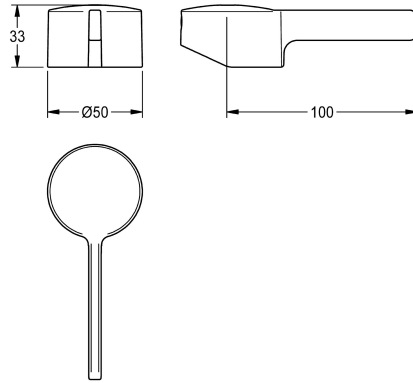

KWC

Lever cap

Modell-Linie: F5 | ASLM1001
Spare parts | Spare parts taps

KWC-No.

2030041380

Lever cap for F5L-Mix single lever mixer as pillar mixer, lever length 70 mm

Technical Data

quantity

1

quantity uom

piece