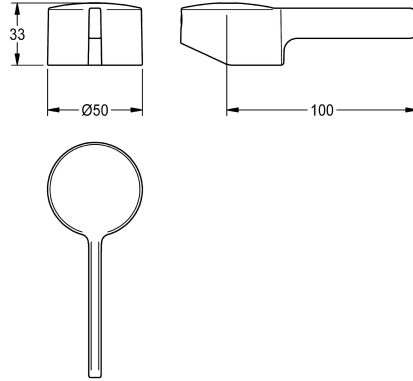

KWC

Lever cap

Modell-Linie: F5 | ASLM1001
Spare parts | Spare parts taps

KWC-No.

2030041380

Lever cap for F5L-Mix single lever mixer as pillar mixer, lever length 70 mm

Technical Data

quantity

1

quantity uom

piece