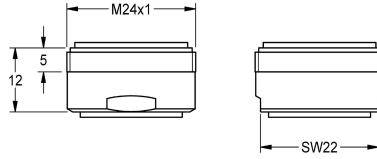

## KWC

3.0 l/min. aerator

Modell-Linie: F3 | ASXX1008

Spare parts | Spare parts taps

### KWC-No.

**2030041424**

3.0 l/min. aerator

Aerator M 24 x 1, with integrated flow rate regulator 3.0 l/min.  
Packing unit 10 pieces

### Technical Data

overall depth	26 mm
overall height	13 mm
overall width	26 mm
quantity	10
quantity uom	pieces