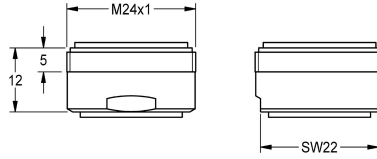

KWC

3.0 l/min. aerator

Modell-Linie: F3 | ASXX1008
Spare parts | Spare parts taps

KWC-No.

2030041424
3.0 l/min. aerator

Aerator M 24 x 1, with integrated flow rate regulator 3.0 l/min.
Packing unit 10 pieces

Technical Data

overall depth	26 mm
overall height	13 mm
overall width	26 mm
quantity	10
quantity uom	pieces