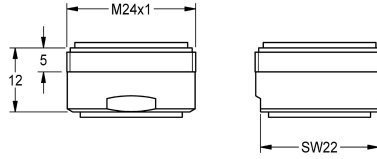

KWC

3.0 l/min. aerator

Modell-Linie: F3 | ASXX1008
Spare parts | Spare parts taps

KWC-No.

2030041424
3.0 l/min. aerator

Aerator M 24 x 1, with integrated flow rate regulator 3.0 l/min.
Packing unit 10 pieces

Technical Data

| | |
|----------------|--------|
| overall depth | 26 mm |
| overall height | 13 mm |
| overall width | 26 mm |
| quantity | 10 |
| quantity uom | pieces |