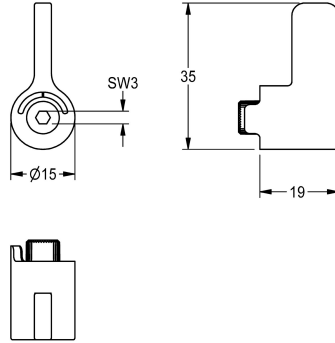

### Temperature selection lever

Modell-Linie: F5 | ASEM1001  
Spare parts | Spare parts taps

#### KWC-No.

**2030041431**

Temperature selection lever for F5E-Mix electronic pillar mixer

#### Technical Data

quantity

1

quantity uom

piece