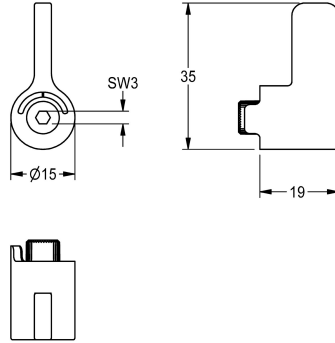

## KWC

Temperature selection lever

Modell-Linie: F5 | ASEM1001  
Spare parts | Spare parts taps

### KWC-No.

2030041431

Temperature selection lever for F5E-Mix electronic pillar mixer

### Technical Data

quantity

1

quantity uom

piece