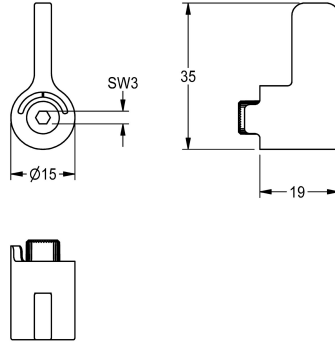

KWC

Temperature selection lever

Modell-Linie: F5 | ASEM1001
Spare parts | Spare parts taps

KWC-No.

2030041431

Temperature selection lever for F5E-Mix electronic pillar mixer

Technical Data

quantity