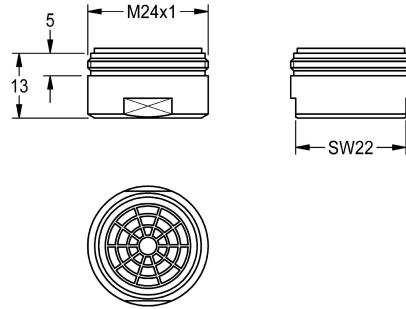

KWC

Aerator 1.8 l/min

Modell-Linie: F3 | ACXX1005

Taps | Complementary parts taps

KWC-No.

2030041442

Aerator M 24 x 1, with integrated flow rate regulator 1.8 l/min.
Packing unit 10 pieces

Technical Data

overall depth	26 mm
overall height	13 mm
overall width	26 mm
quantity	10
quantity uom	pieces