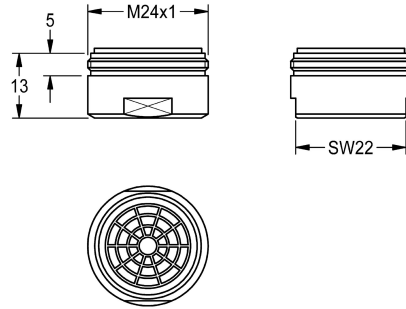

KWC

Aerator 1.8 l/min

Modell-Linie: F3 | ACXX1005

Taps | Complementary parts taps

KWC-No.

2030041442

Aerator M 24 x 1, with integrated flow rate regulator 1.8 l/min.
Packing unit 10 pieces

Technical Data

| | |
|----------------|--------|
| overall depth | 26 mm |
| overall height | 13 mm |
| overall width | 26 mm |
| quantity | 10 |
| quantity uom | pieces |