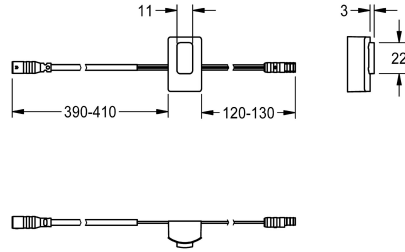

KWC

Sensor, ID 01/00001

Modell-Linie: F3 | ASEX1001
Spare parts | Spare parts taps

KWC-No.

2030041447

Sensor with control electronics, ID 01/00001

Technical Data

quantity