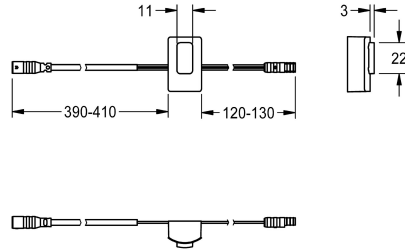

## KWC

Sensor, ID 01/00001

Modell-Linie: F3 | ASEX1001  
Spare parts | Spare parts taps

### KWC-No.

2030041447

Sensor with control electronics, ID 01/00001

### Technical Data

quantity

1

quantity uom

piece