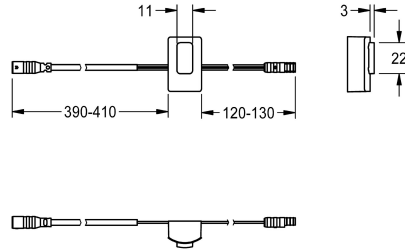

KWC

Sensor, ID 02/00001

Modell-Linie: F3 | ASET1001

Spare parts | Spare parts taps

KWC-No.

2030041449

Sensor with control electronics, ID 02/00001

Technical Data