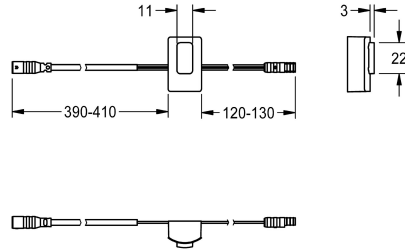

## KWC

Sensor, ID 02/00001

Modell-Linie: F3 | ASET1001

Spare parts | Spare parts taps

### KWC-No.

2030041449

Sensor with control electronics, ID 02/00001

### Technical Data

quantity

1

quantity uom

piece