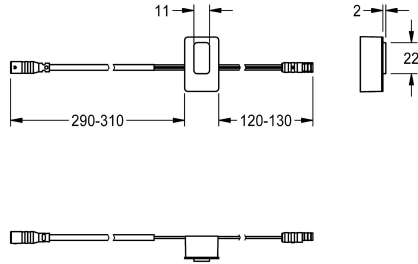

KWC

Sensor, ID 01/00001

Modell-Linie: F3 | ASEX1002
Spare parts | Spare parts taps

KWC-No.

2030041452

Sensor with control electronics, ID 01/00001

Technical Data

quantity