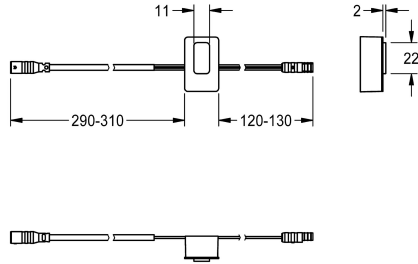

## KWC

Sensor, ID 01/00001

Modell-Linie: F3 | ASEX1002  
Spare parts | Spare parts taps

### KWC-No.

**2030041452**

Sensor with control electronics, ID 01/00001

### Technical Data

quantity

1

quantity uom

piece