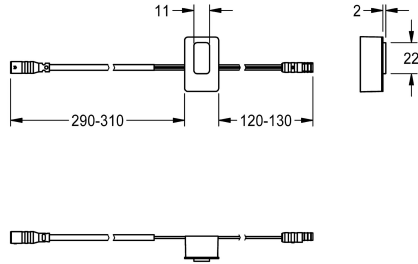

KWC

Sensor, ID 01/00002

Modell-Linie: F3 | ASEX1003
Spare parts | Spare parts taps

KWC-No.

2030041454

Sensor with control electronics, ID 01/00002

Technical Data

quantity