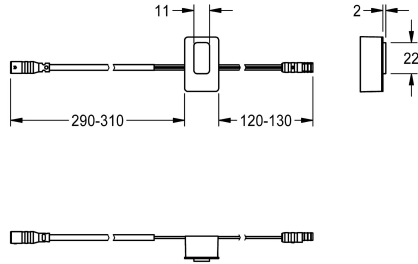

KWC

Sensor, ID 01/00003

Modell-Linie: F3 | ASEX1004
Spare parts | Spare parts taps

KWC-No.

2030041455

Sensor with control electronics, ID 01/00003

Technical Data

quantity