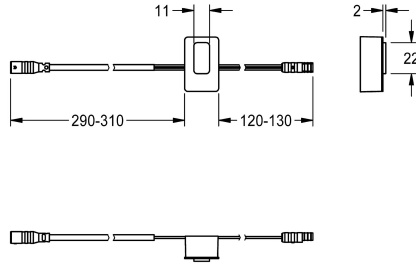

KWC

Sensor, ID 01/00003

Modell-Linie: F3 | ASEX1004
Spare parts | Spare parts taps

KWC-No.

2030041455

Sensor with control electronics, ID 01/00003

Technical Data

quantity