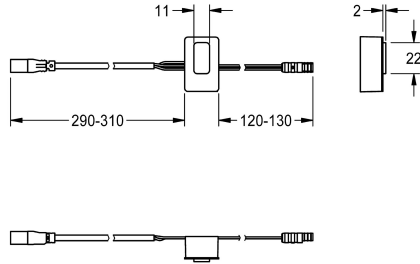

KWC

Sensor, ID 01/00004

Modell-Linie: F5 | ASEX1005
Spare parts | Spare parts taps

KWC-No.

2030041458

Sensor with control electronics, ID 01/00004

Technical Data

quantity